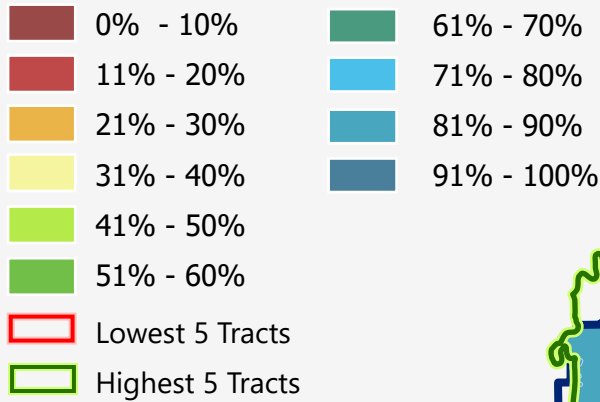

2020 CENSUS RESPONSE RATE

Current Response Rate by Census Tract

Current to:
9/21/2020