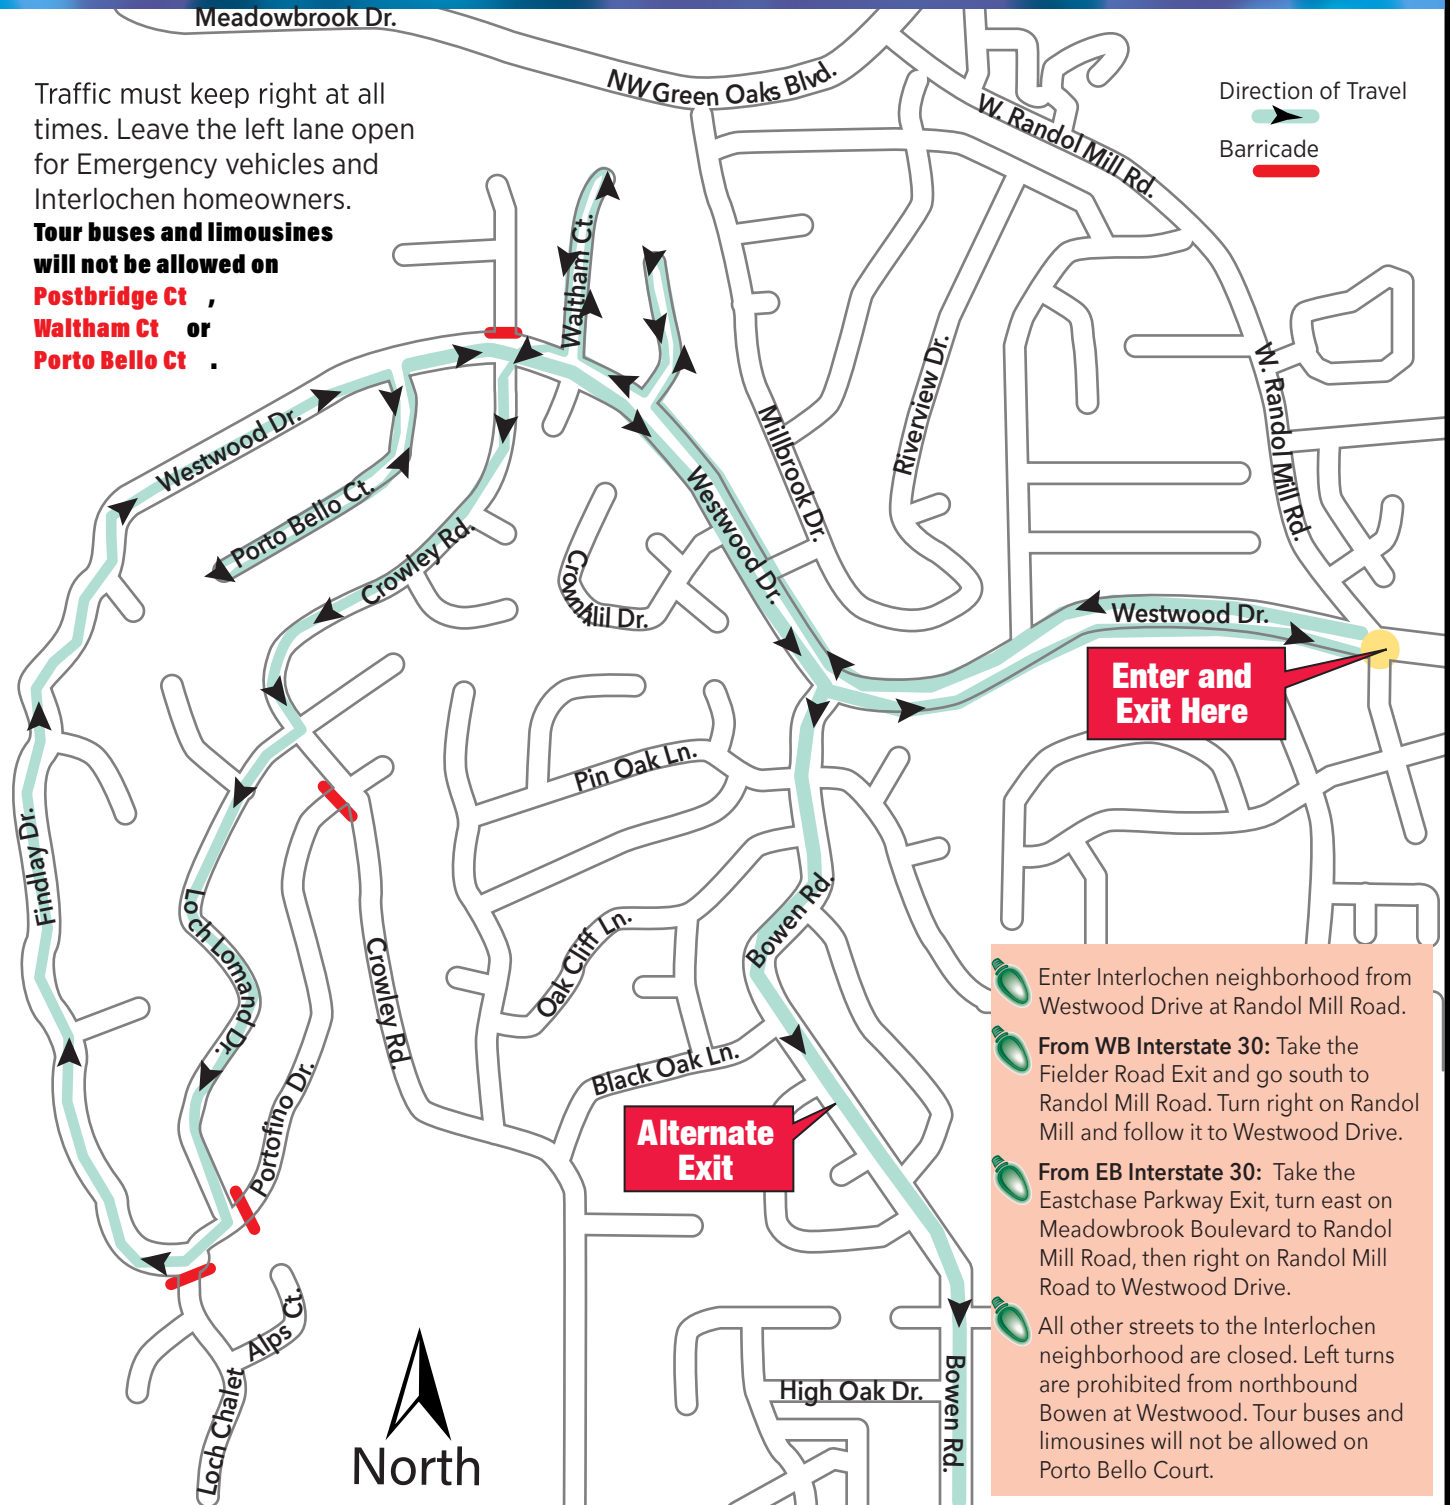

Interlochen Holiday Lights 2023

December 15-25 - 6 - 11 p.m.

Traffic must keep right at all times. Leave the left lane open for Emergency vehicles and Interlochen homeowners.

Tour buses and limousines will not be allowed on

**Postbridge Ct ,
Waltham Ct or
Porto Bello Ct .**

- Enter Interlochen neighborhood from Westwood Drive at Randol Mill Road.
- From WB Interstate 30:** Take the Fielder Road Exit and go south to Randol Mill Road. Turn right on Randol Mill and follow it to Westwood Drive.
- From EB Interstate 30:** Take the Eastchase Parkway Exit, turn east on Meadowbrook Boulevard to Randol Mill Road, then right on Randol Mill Road to Westwood Drive.
- All other streets to the Interlochen neighborhood are closed. Left turns are prohibited from northbound Bowen at Westwood. Tour buses and limousines will not be allowed on Porto Bello Court.