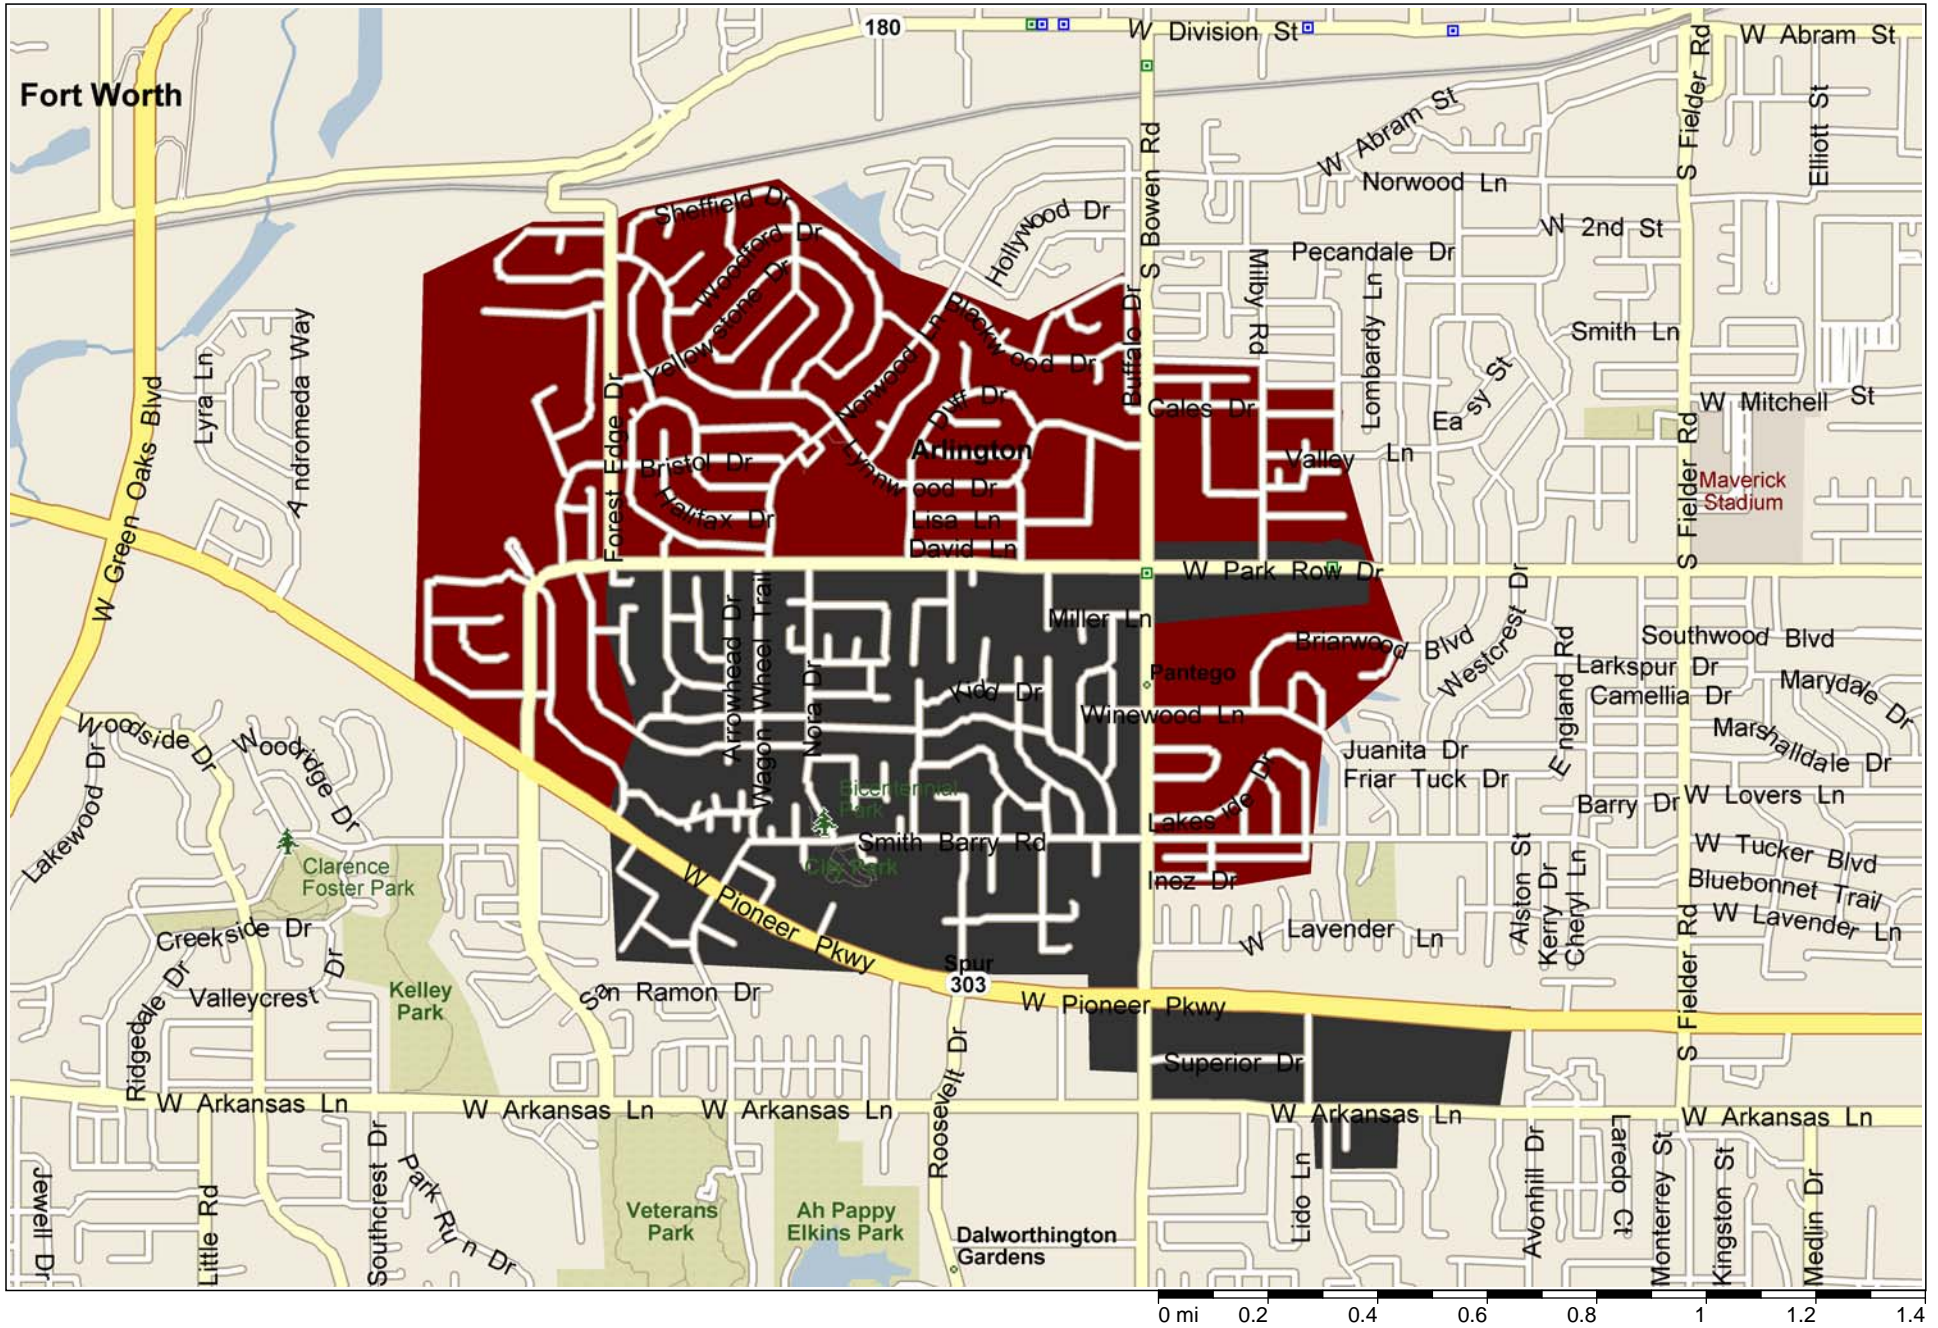

Arlington and Pantego 7-9-15

Copyright © and (P) 1988–2012 Microsoft Corporation and/or its suppliers. All rights reserved. <http://www.microsoft.com/streets/>
Certain mapping and direction data © 2012 NAVTEQ. All rights reserved. The Data for areas of Canada includes information taken with permission from Canadian authorities, including: © Her Majesty the Queen in Right of Canada, © Queen's Printer for Ontario. NAVTEQ and NAVTEQ ON BOARD are trademarks of NAVTEQ. © 2012 Tele Atlas North America, Inc. All rights reserved. Tele Atlas and Tele Atlas North America are trademarks of Tele Atlas, Inc. © 2012 by Applied Geographic Solutions. All rights reserved. Portions © Copyright 2012 by Woodall Publications Corp. All rights reserved.