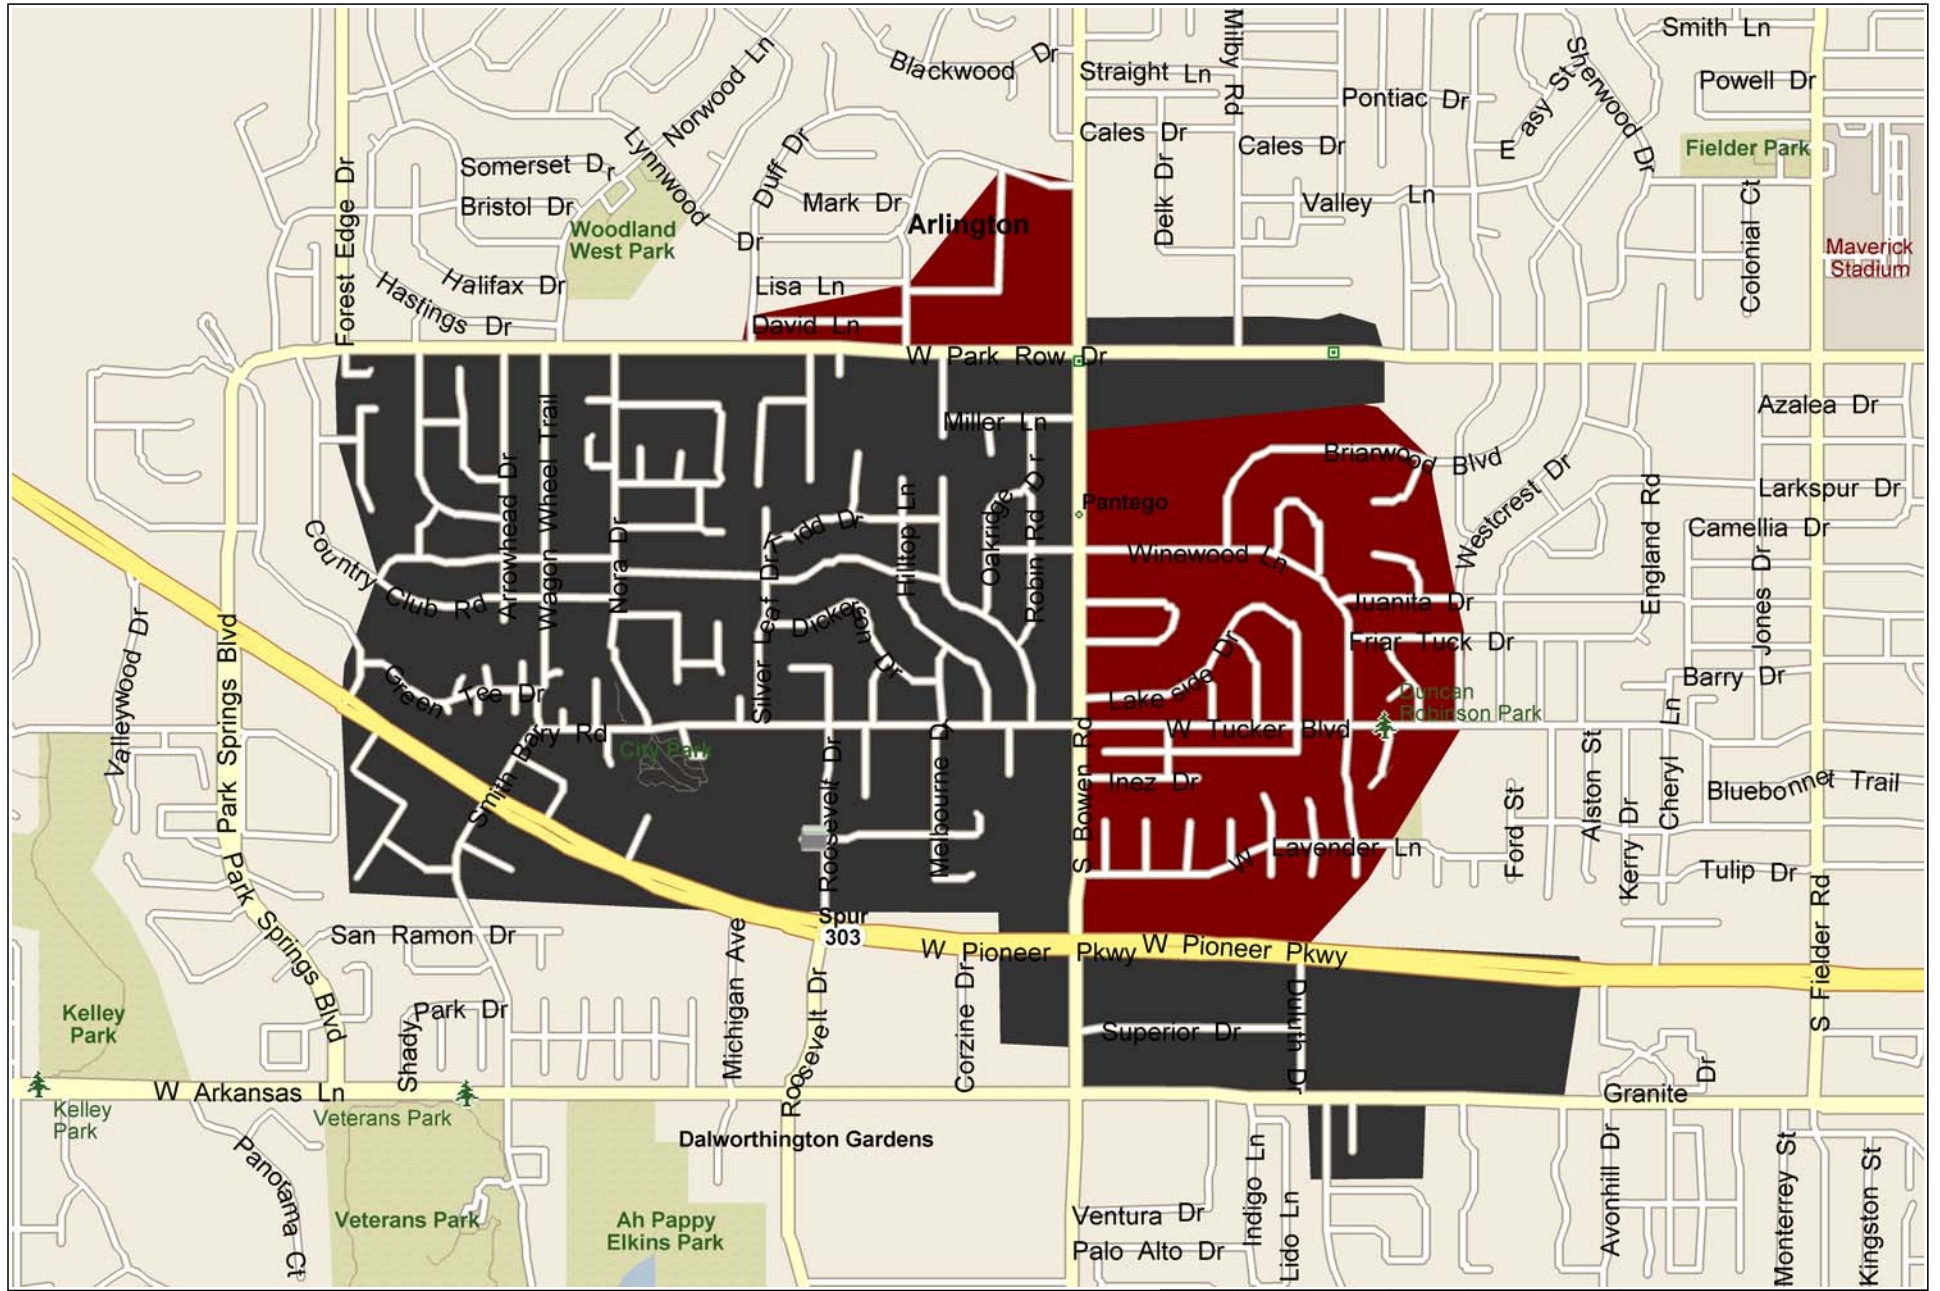

# Arlington and Pantego 5-31-16

Copyright © and (P) 1988–2012 Microsoft Corporation and/or its suppliers. All rights reserved. <http://www.microsoft.com/streets/>  
Certain mapping and direction data © 2012 NAVTEQ. All rights reserved. The Data for areas of Canada includes information taken with permission from Canadian authorities, including: © Her Majesty the Queen in Right of Canada, © Queen's Printer for Ontario. NAVTEQ and NAVTEQ ON BOARD are trademarks of NAVTEQ. © 2012 Tele Atlas North America, Inc. All rights reserved. Tele Atlas and Tele Atlas North America are trademarks of Tele Atlas, Inc. © 2012 by Applied Geographic Solutions. All rights reserved. Portions © Copyright 2012 by Woodall Publications Corp. All rights reserved.